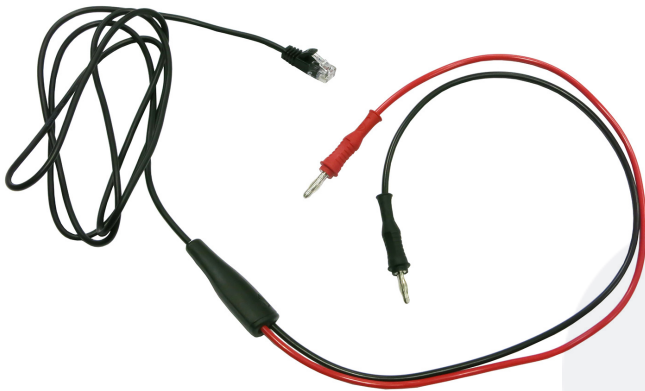

6P4C (RJ11) CONNECTOR / TWO STRAIGHT Ø4MM BANANA PLUGS

SKU: 2840

Categories: [Custom-made & various measuring accessories](#), [Telecom test leads](#), [Test and measurement](#)

: RJ11/2X2069